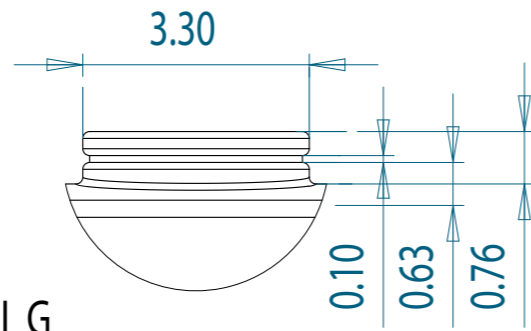

FRONT VIEW

DETAIL G
SCALE 1:4

1" NPT
4 PLCS

SIDE VIEW