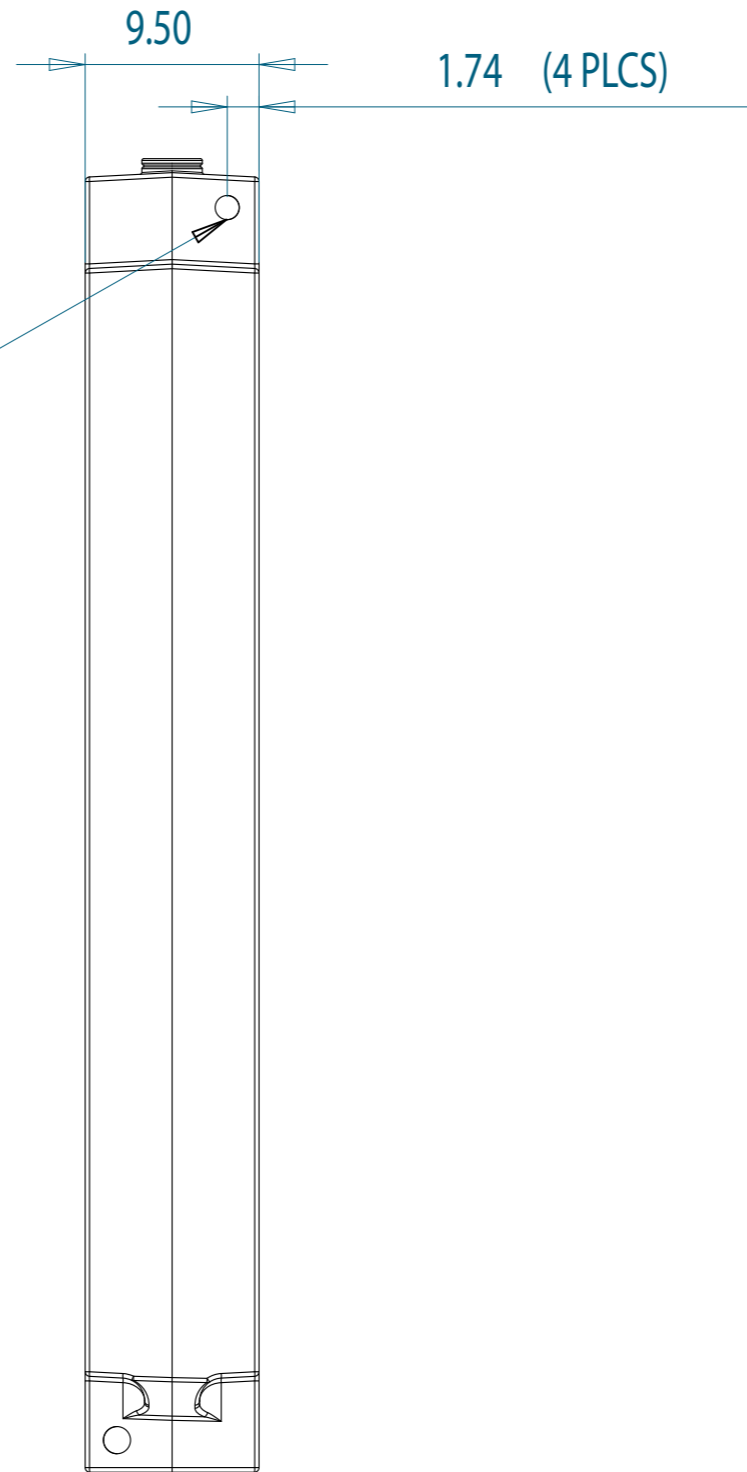

FRONT VIEW

DETAIL G
SCALE 1:4

1" NPT
4 PLCS

SIDE VIEW